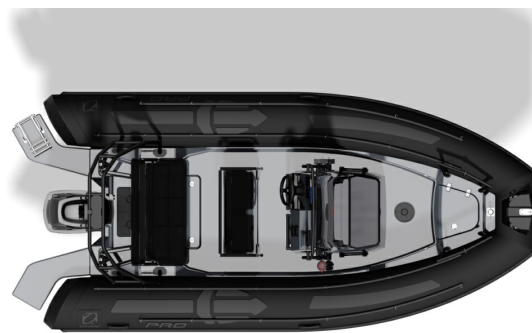

ADAPTATION

Diving, fishing, spearfishing, work or leisure, choose and compose the layout of your deck according to your program and preferences. Your Pro adapts!

PRACTICALITY

Appreciated by all, the Pros are equipped with a removable buoyancy tube that facilitates the upkeep. Their “platform” deck offers multiple layout combinations, depending on the use.

WIDE VARIETY

The Pro offers unrivalled possibilities of layout and personalization. - Numerous color combinations, hull, tubes, accessories, tank integration... - Position of the equipment: console and seats fixed where you want on the deck - Choice of driving position: seated or standing - A wide offer from 4.20m to can be 8.50m Design yours today!

Technical features

Length overall/inside	5.40 / 4.25 - 17'9" / 13'11" (m-fi)	Width overall/inside width	2.54 / 1.39 - 8'4" / 4'7" (m-fi)
Weight	(kg - lbs) 430 - 947	Max. people on board	12
Max. power	115 - 84 (CV -KW)	Max. weight of engine	225 - 496 (kg - lbs)
Diameter of tube	0.57 - 1'10" (m-fi)	Number of tube airtight compartments	5
Max payload	1550 - 3417 (kg - lbs)	Long shaft	L
Hull angle	24 °	Size of hull	4.55 / 1.70 / 1.03 - 14'11" / 5'7" / 3'5" (m-fi)
Fabric type	Néoprène 1300gr / Strongan 1200gr		